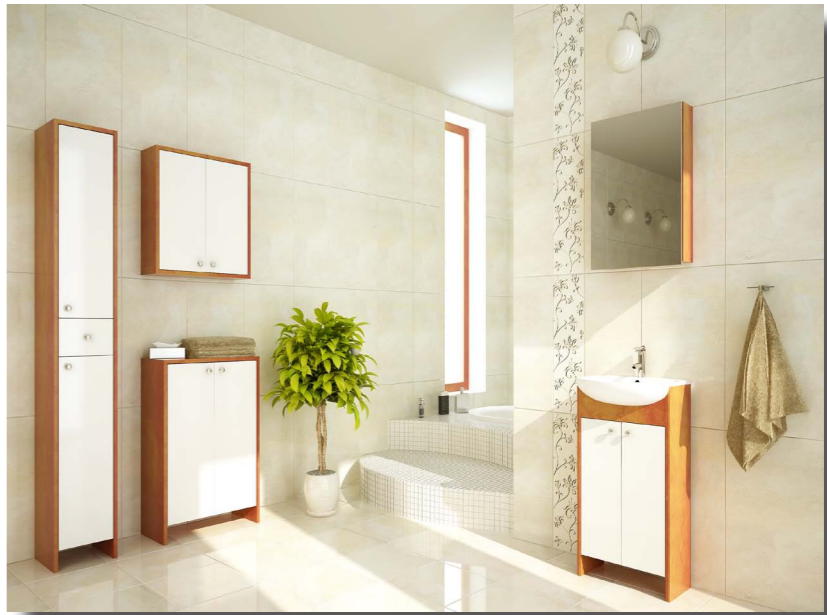

MERLIN SERIES

MERLIN PEARWOOD

MERLIN WALNUT

MERLIN collection is frugal in its form and will appeal to those seeking a modern, clean look. Tasteful union of white glossy fronts and warm look of wood of the body gives an attractive visual effect. Elegant combination of classical elements and striking accents offers a refreshing new take on the bathroom space.

Variety of sizes of MERLIN units opens up countless possibilities of achieving a functional layout in small or challenging spaces.

MERLIN collection is available in two colour versions: walnut and pearwood.