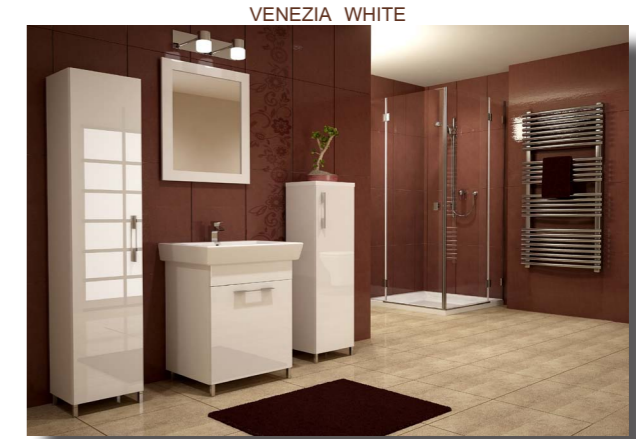

# VENEZIA SERIES

VENEZIA  
GRAPHITE GARDEN

VENEZIA WENGE

VENEZIA WHITE

Unique, refreshing design of side panels in elegant shades of grey is an unforgettable decorative element of the VENEZIA Graphite Garden. It pairs up beautifully with the snow white of the cabinet fronts, giving the space a clean and sophisticated appearance. For those who prefer a more traditional look, VENEZIA Series also includes cabinets in wenge and white.

VENEZIA Series offers the possibility of achieving two distinct looks, one by setting the furniture on the bathroom floor for a classic appearance, the other by hanging it on the walls for a modern, light feel. It makes cleaning a breeze!!